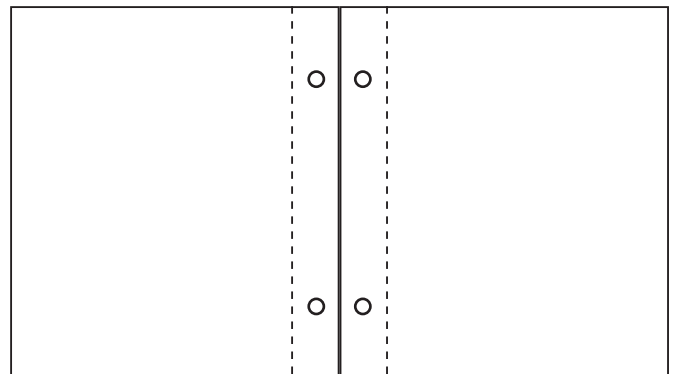

## Page Layout Plan – RAVELIN STITCHBOOK 10 Pages

Small and Medium Sizes

Front Cover

Inside Front Cover

Page 3

Page 4

Page 5

Page 6